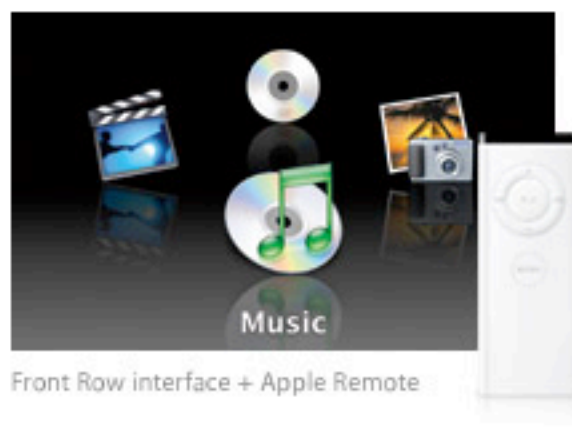

Mac mini Performance Benchmarks:
SPEC performance: Up to 4 times faster than previous Mac mini.

Music, Photos, Movies, Blogs

With the included iLife '06, Mac mini makes it easy to organize, edit, and enhance your digital creations. With a Combo drive, you can burn your own CDs and play DVDs, and a SuperDrive lets you play and burn both CDs and DVDs.

More Expandable than Ever

Perfect for all your digital devices, Mac mini is now more expandable than ever, featuring four USB 2.0 ports, a FireWire port, and Gigabit Ethernet, as well as digital optical and analog audio in/out. It also supports up to 2GB of memory.

Put on a Show

Use the Front Row interface and Apple Remote to browse through all the music, photos and movies on your Mac mini — from the couch across the room. In addition, Bonjour sharing now makes it possible to access shared music, photos and video playlists from other computers on your network.

BYODKM:
Bring your own display, keyboard, and mouse.

Built-in Wireless

Bluetooth 2.0+EDR offers fast connections to peripherals such as cell phones, mice and keyboards, PDAs, and more. AirPort Extreme lets you connect Mac mini to any industry-standard, 802.11g-compatible wireless network.