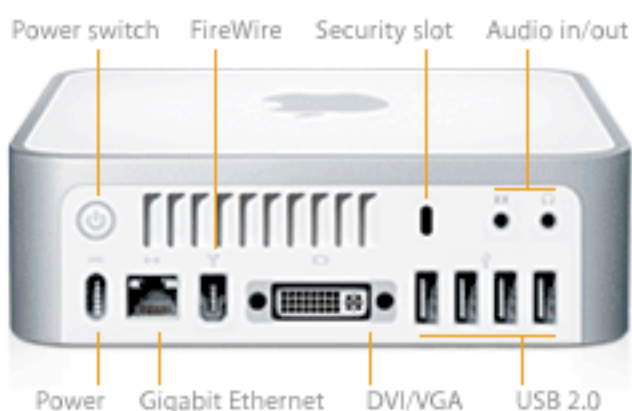

Get to know Mac mini

Looks Small, Acts Huge

The Mac that redefined what you can expect from a compact, affordable computer does it again. Mac mini now features the revolutionary Intel Core processor, more expansion options, and a new way to command your digital life — all in the same amazingly compact package.

Up to 4x Faster

Powered by the Intel Core Solo or Intel Core Duo processors plus a whole new system architecture, the new Mac mini delivers up to 4x the speed of the previous model. (2)

4-5x Faster	Mac mini G4 (1.2GHz)	Mac mini Core Duo (1.66GHz)	▲
SPECint_rate_base2000 Integer calculation (estimate)	6	28.6	4.7X
SPECfp_rate_base2000 Floating-point calculation(estimate)	4.6	25.5	5.5X

Mac mini Performance Benchmarks:
SPEC performance: Up to 4 times faster than previous Mac mini.

Music, Photos, Movies, Blogs

With the included iLife '06, Mac mini makes it easy to organize, edit, and enhance your digital creations. With a Combo drive, you can burn your own CDs and play DVDs, and a SuperDrive lets you play and burn both CDs and DVDs.

More Expandable than Ever

Perfect for all your digital devices, Mac mini is now more expandable than ever, featuring four USB 2.0 ports, a FireWire port, and Gigabit Ethernet, as well as digital optical and analog audio in/out. It also supports up to 2GB of memory.