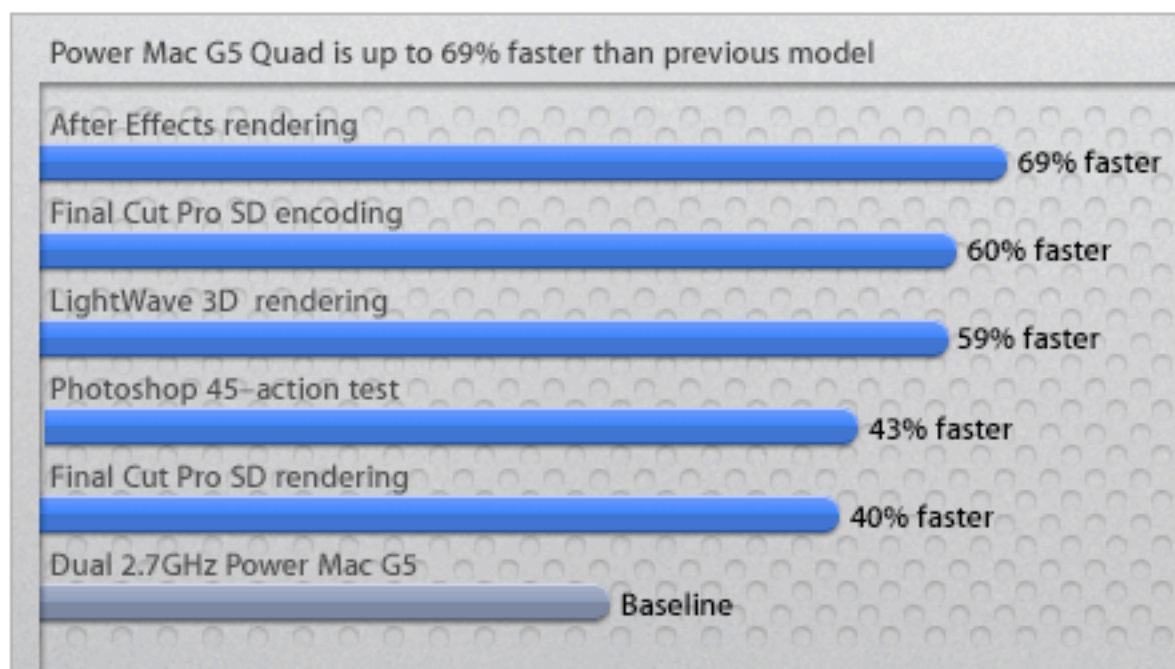

Creative application performance

Technical computing performance