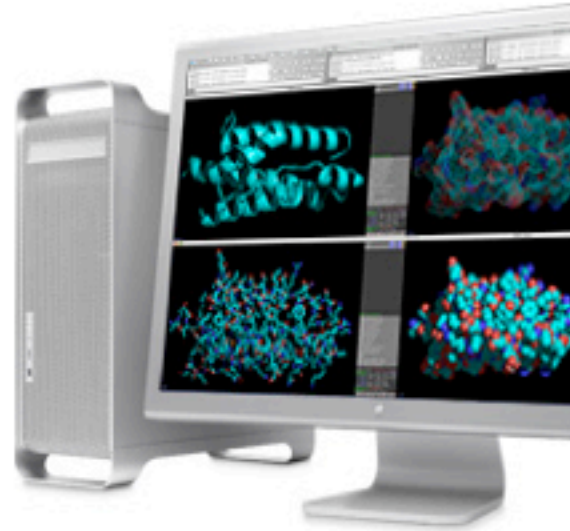

## Get to know the Power Mac G5

Choose a Power Mac G5 Dual or Power Mac G5 Quad and prepare to be blown away. Featuring dual-core PowerPC processors, a modern PCI Express architecture and wicked-fast workstation graphics.

### Dual-core, quad-core

Introducing the dual-core PowerPC G5 processor: one silicon chip with two independent processor cores. Take two of those dual-core chips and you have the groundbreaking Power Mac G5 Quad. You can manipulate mountains of images or miles of footage, crunch enormous data sets, encode video or music and more — all at speeds you never imagined possible.

### Up to 69% faster for creative applications

Quad-core processing means more 64-bit resources for enormous performance gains. See how the Power Mac G5 Quad compares to our fastest dual-processor model in both creative and technical applications.

### Workstation graphics arrive

The lineup of advanced PCI Express graphics cards from NVIDIA delivers cutting-edge capabilities and support for up to two displays, including one 30-inch Apple Cinema HD. Need more horsepower? Then upgrade to NVIDIA's Quadro FX 4500 workstation graphics for industrial-strength animation, stereo 3D visualization and much more. It can even power two 30-inch Cinema HD displays.